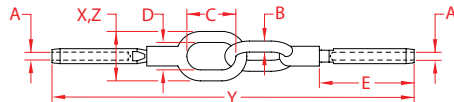

# JOINED GATE EYE TERMINAL

316 STAINLESS STEEL

Import

Precision  
Cast

Precision  
Machined

ITEM	A (wire)	B	C	D	E	X (height)	Y (length)	Z (width)	WT (lb)	PACKAGING TYPE	EACH (qty)	INNER (qty)	CARTON (qty)	UPC
S0746-0003	1/8"	0.24"	1.05"	0.59"	1.92"	1.05"	7.66"	1.05"	0.17	POLYBAG	1	10	250	791506050513
S0746-0004	5/32"	0.24"	1.05"	0.59"	2.26"	1.05"	8.34"	1.05"	0.20	POLYBAG	1	10	200	791506050520
S0746-0005	3/16"	0.24"	1.05"	0.59"	2.56"	1.05"	8.94"	1.05"	0.23	POLYBAG	1	5	100	791506050537
S0746-0007	1/4"	0.38"	1.56"	0.88"	3.13"	1.63"	11.95"	1.63"	0.73	POLYBAG	1	5	50	791506050544

**NOTE:**  
**PRECISION CAST, THEN WELDED. MACHINE SWAGE ONLY. HAND SWAGE VERSION OF THIS ITEM AVAILABLE .**  
**ALL DIMENSIONS ARE NOMINAL (+/- 3%) AND ARE SUBJECT TO CHANGE WITHOUT NOTICE.**